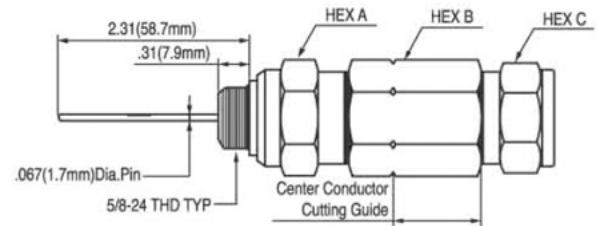

Features

- Pin Connector Housing Adapter
- 500, 540, or 750 Pin Type
- 3 Piece Design
- Connector Type 5/8 (KS)
- P1, P3, or QR Cable Type
- Standard Bag Quantity: 10 pcs

Ordering Information

3 Piece Pin Connector

MLC-500P-3-P1	.500 Pin Connector, 3 Piece, P1 Cable
MLC-500P-3-P3	.500 Pin Connector, 3 Piece, P3 Cable
MLC-540P-3-QR	.540 Pin Connector, 3 Piece, QR Cable
MLC-750P-3-P1	.750 Pin Connector, 3 Piece, P1 Cable
MLC-750P-3-P3	.750 Pin Connector, 3 Piece, P3 Cable