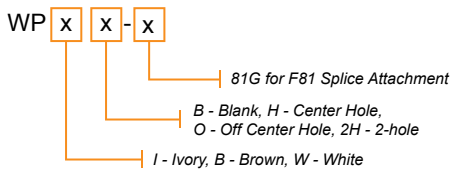

Features

- Available in white, ivory, or brown
- Includes two painted mounting screws
- SCTE compliant premium F81 connector
- Available with center hole, off center hole, 2 hole or no hole
- High Impact ABS Plastic mounting bracket

Ordering Information

	WPxx	WPxx-81G
Inner Box	100 pcs	50 pcs
Standard Carton	1000 pcs	500 pcs
Carton Weight	24 kgs / 53 lbs	15 kgs / 33 lbs

>> All wallplates purchased come with two mounting screws.

Regular Wallplates

"B" No hole	"H" Center hole
WPIB: Ivory	WPIH: Ivory
WPBB: Brown	WPBH: Brown
WPWB: White	WPWH: White

"O" Off-center hole	"2H" 2-hole
WPIHO: Ivory	WPI2H: Ivory
WPBHO: Brown	WPB2H: Brown
WPWHO: White	WPW2H: White