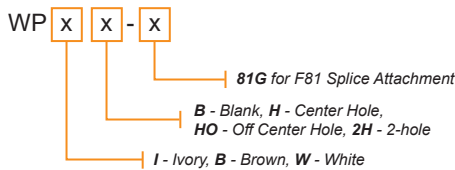

Ordering Information

	WPxx	WPxx-81G
Inner Box	100 pcs	50 pcs
Standard Carton	1000 pcs	500 pcs
Carton Weight	24 kg / 53 lb	15 kg / 33 lb

Regular Wall Plates

"B" No hole	"H" Center hole
WPIB: Ivory	WPIH: Ivory
WPBB: Brown	WPBH: Brown
WPWB: White	WPWH: White

"O" Off-center hole	"2H" 2-hole
WPIHO: Ivory	WPI2H: Ivory
WPBHO: Brown	WPB2H: Brown
WPWHO: White	WPW2H: White

F81 Attached Wall Plates

"B" No hole	"H" Center hole
N/A	WPIH-81G: Ivory
N/A	WPBH-81G: Brown
N/A	WPWH-81H: White

"O" Off-center hole	"2H" 2-hole
WPIHO-81G: Ivory	WPI2H-81G: Ivory
WPBHO-81G: Brown	WPB2H-81G: Brown
WPWHO-81G: White	WPW2H-81G: White